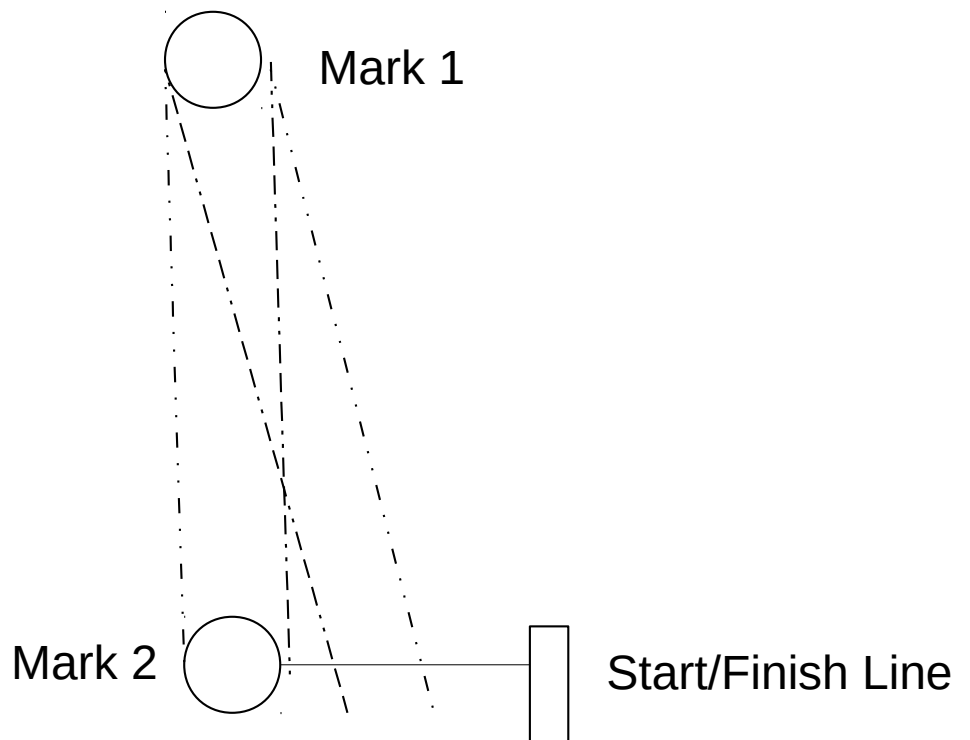

Volcano Race – Annex 1 (revised)

WINDWARD/LEEWARD COURSES

Course 1: Start – 1 – Finish (Downwind)

Course 2: Start – 1 – 2 – 1 – Finish (Downwind)

Course 3: Start – 1 – 2 – 1 – 2 – 1 – Finish (Downwind)

Marks 1 and 2 are to be left to Port except when finishing.